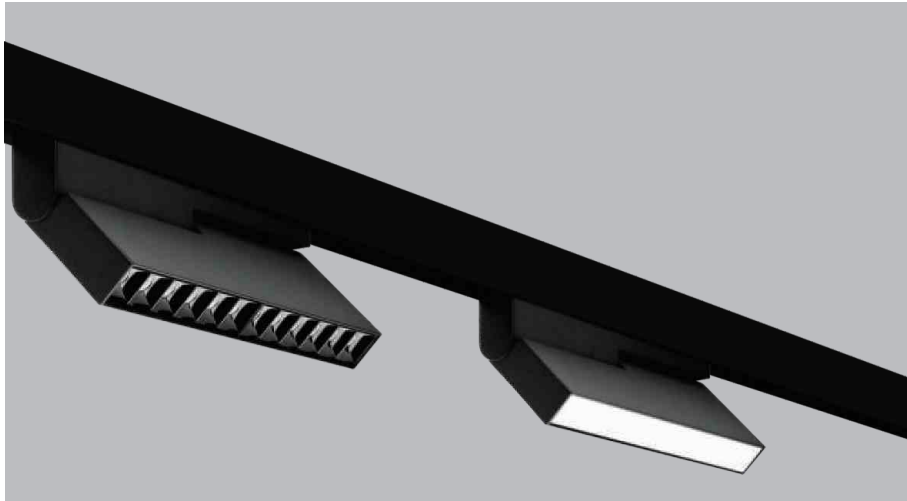

Fold series

Meet your lighting needs for different angles, different planes and different objects