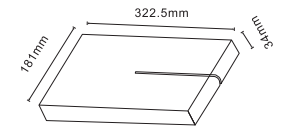

Meet your lighting needs for different angles, different planes and different objects