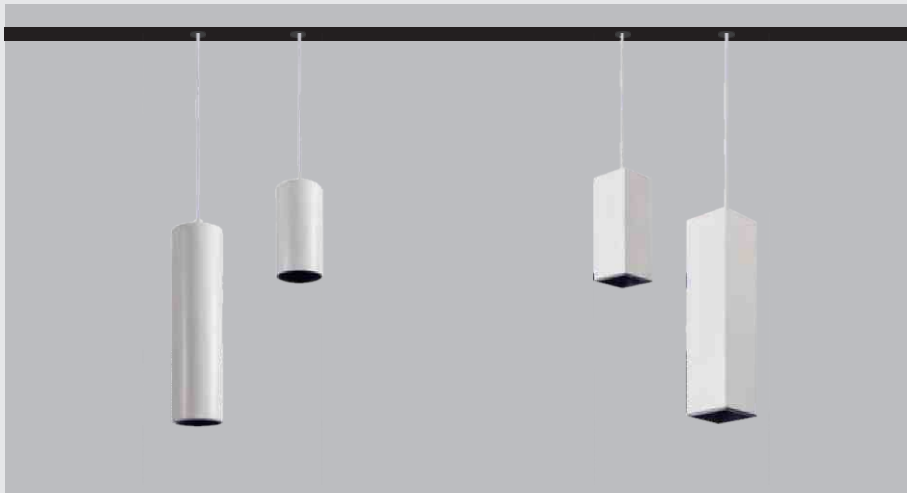

Pendant series

Decorative Lighting

Precise atmosphere