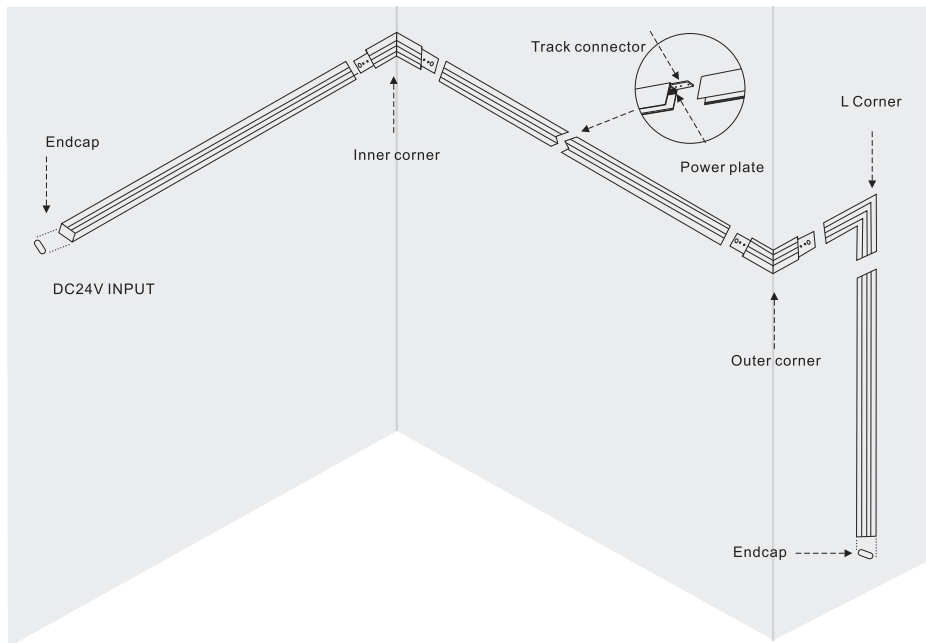

# Accessories

Item	Size(mm)	Description	Finishing
Power plate	65*30	65mm power feed for track wire connection, with 2pcs pin	white/black
Decorative plate	65*30	65mm track decorative plate, without pin	white/black