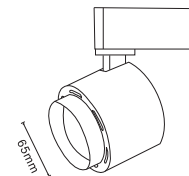

Focus wherever you want