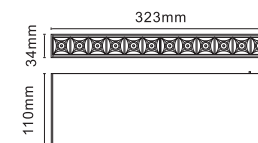

# Linear series

General Lighting

Create a linear general illumination

Item	Light Source	Power(W)	Flux	Optic	CRI	CCT	Size(mm)	Dim
Linear32	Osram	13W	780lm	Diffuse	Ra80/90	2700K-5000K	322*34*55.5	Dali
Linear64	Osram	26W	1600lm	Diffuse	Ra80/90	2700K-5000K	640*34*55.5	Dali
Linear96	Osram	39W	2500lm	Diffuse	Ra80/90	2700K-5000K	958*34*55.5	Dali

# Out series

Item	Light Source	Power(W)	Flux	Optic	CRI	CCT	Size(mm)	Dim
Out03	Osram	4W	320lm	12/34/48D	Ra80/90	2700K-5000K	83.5*34*110	Dali
Out06	Osram	8W	640lm	12/34/48D	Ra80/90	2700K-5000K	163.5*34*110	Dali
Out12	Osram	16W	1280lm	12/34/48D	Ra80/90	2700K-5000K	322*34*110	Dali
Out32	Osram	13W	780lm	Diffuse	Ra80/90	2700K-5000K	322*34*110	Dali
Out64	Osram	26W	1600lm	Diffuse	Ra80/90	2700K-5000K	640*34*110	Dali
Out96	Osram	39W	2500lm	Diffuse	Ra80/90	2700K-5000K	958*34*110	Dali

Item	Size(mm)	Description	Finishing
L corner	90*90*76	Aluminum 90° horizontal connect corner with power feed	white/black

Item	Size(mm)	Description	Finishing
Inner corner	123*123*76	Inner connect corner with power feed	white/black

Item	Size(mm)	Description	Finishing
Outer corner	123*123*76	Outer connect corner with power feed	white/black

Item	Size(mm)	Description	Finishing
Recessed kit	100*67.5*38	Track recessed kit, 2pcs	white/black