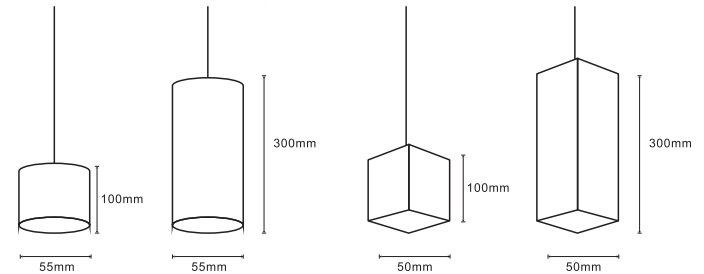

Item	Light Source	Power(W)	Flux	Optic	CRI	CCT	Size(mm)	Dim
Pendant-R	Cree/Citizen	8W	520lm	12/24/36D	Ra80/90	2700K-5000K	Φ55	Dali
Pendant-R	Cree/Citizen	12W	750lm	12/24/36D	Ra80/90	2700K-5000K	Φ65	Dali
Pendant-S	Cree/Citizen	8W	520lm	12/24/36D	Ra80/90	2700K-5000K	50*50	Dali
Pendant-S	Cree/Citizen	12W	750lm	12/24/36D	Ra80/90	2700K-5000K	60*60	Dali