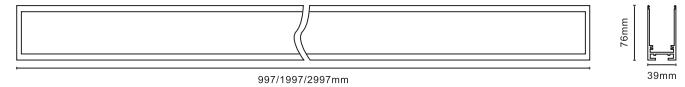

Recessed track with the perforation trim