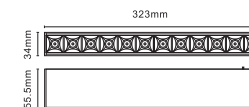

# Track rail

No longer a rail, it's architecture

Recessed track with the perforation trim

Track Length	1M 2M 3M
Installation	Surface/Suspension/Recessed
Material	Aluminum
Finishing	Sand black/Sand white
Size (mm)	997*39*76 1992*39*76 2997*39*76

## Dot series

Accent lighting

Minimal glare and multiple light beams

Item	Light Source	Power(W)	Flux	Optic	CRI	CCT	Size(mm)	Dim
Dot03	Osram	4W	320lm	12/34/48D	Ra80/90	2700K-5000K	83.5*34*55.5	Yes
Dot06	Osram	8W	640lm	12/34/48D	Ra80/90	2700K-5000K	163.5*34*55.5	Dali
Dot12	Osram	16W	1280lm	12/34/48D	Ra80/90	2700K-5000K	322*34*55.5	Dali

Item	Size(mm)	Description	Finishing
L corner	90*90*76	Aluminum 90° horizontal connect corner with power feed	white/black

Item	Size(mm)	Description	Finishing
Inner corner	123*123*76	Inner connect corner with power feed	white/black

Item	Size(mm)	Description	Finishing
Outer corner	123*123*76	Outer connect corner with power feed	white/black

Item	Size(mm)	Description	Finishing
Recessed kit	100*67.5*38	Track recessed kit, 2pcs	white/black