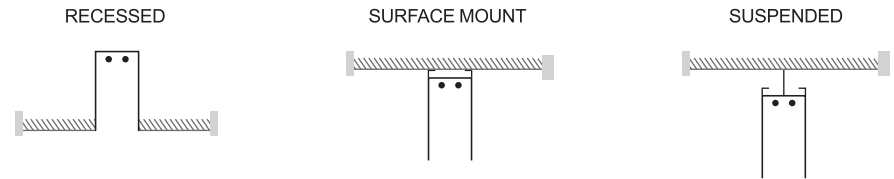

## Contents

Track rail	01-02
Dot series	03-04
Linear series	05-06
Out series	07-08
Wallwasher series	09-10
Spot series	11-12
Fold series	13-14
Pendant series	15-16
Accessories	17-18

# Track rail

No longer a rail, it's architecture

Recessed track with the perforation trim

Track Length	1M 2M 3M
Installation	Surface/Suspension/Recessed
Material	Aluminum
Finishing	Sand black/Sand white
Size (mm)	997*39*76 1992*39*76 2997*39*76

Item	Size(mm)	Description	Finishing
Outer corner	123*123*76	Outer connect corner with power feed	white/black

Item	Size(mm)	Description	Finishing
Recessed kit	100*67.5*38	Track recessed kit, 2pcs	white/black