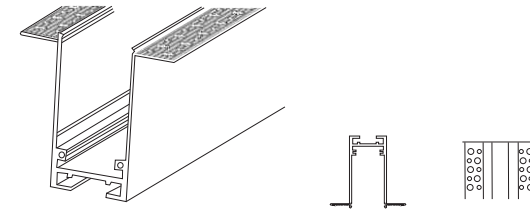

Recessed track with the perforation trim