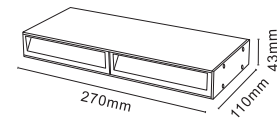

Linear wallwashers for a soft even light effect on vertical surface