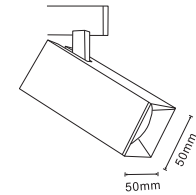

Focus wherever you want