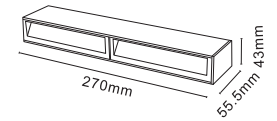

Wallwasher series

Wallwash lighting