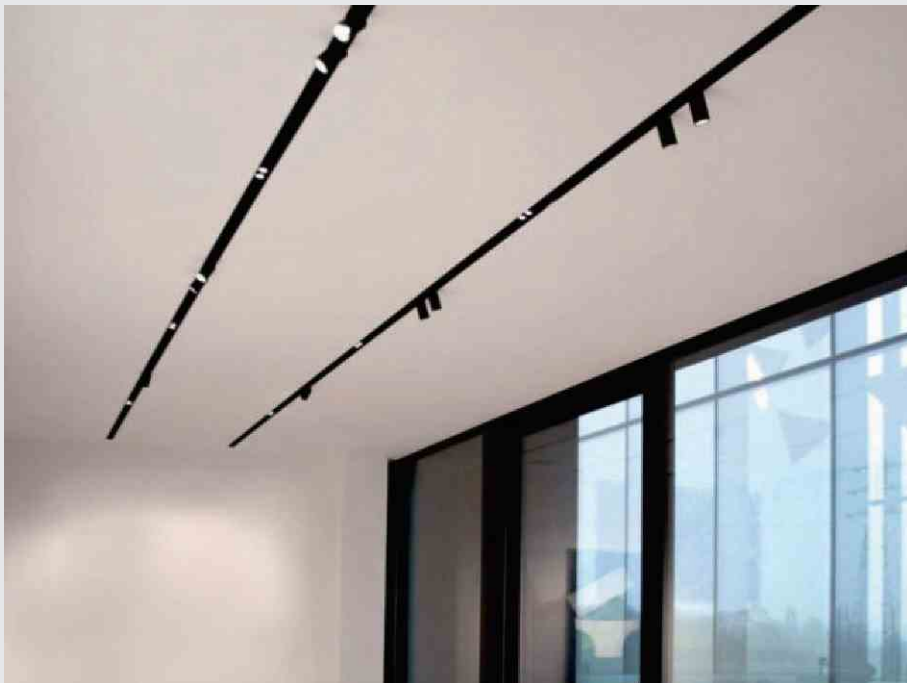

Item	Light Source	Power(W)	Flux	Optic	CRI	CCT	Size(mm)	Dim
Spot50-S	Cree/Citizen	10W	650lm	12/24/36D	Ra80/90	2700K-5000K	50*50	Dali
Spot50-R	Cree/Citizen	10W	650lm	12/24/36D	Ra80/90	2700K-5000K	Φ65	Dali
Spot50	Cree/Citizen	10W	650lm	18/24/36D	Ra80/90	2700K-5000K	Φ50*140	Dali
Spot35	Cree/Citizen	5W	400lm	20/30/40/60D	Ra80/90	2700K-5000K	Φ35*80	Dali
Spot35-T	Cree/Citizen	2*5W	800lm	20/30/40/60D	Ra80/90	2700K-5000K	Φ35*80	Dali